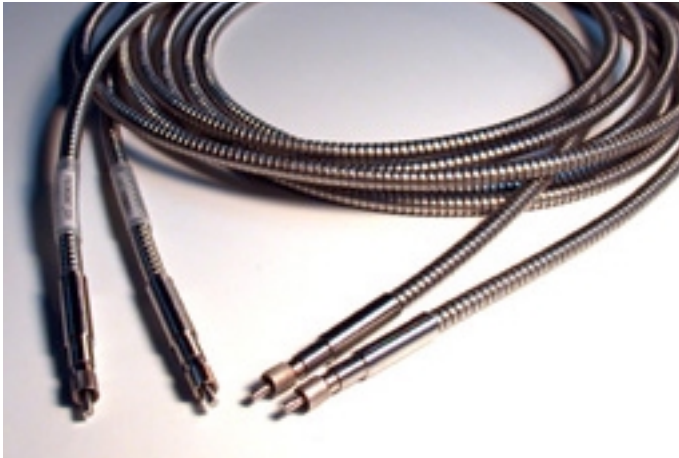

## ARMORED PATCHCORD

### DETAILS

- FURCATION TUBE
- STAINLESS STEEL INTERLOCK TUBING
- SMA CONNECTORS WITH ADAPTERS